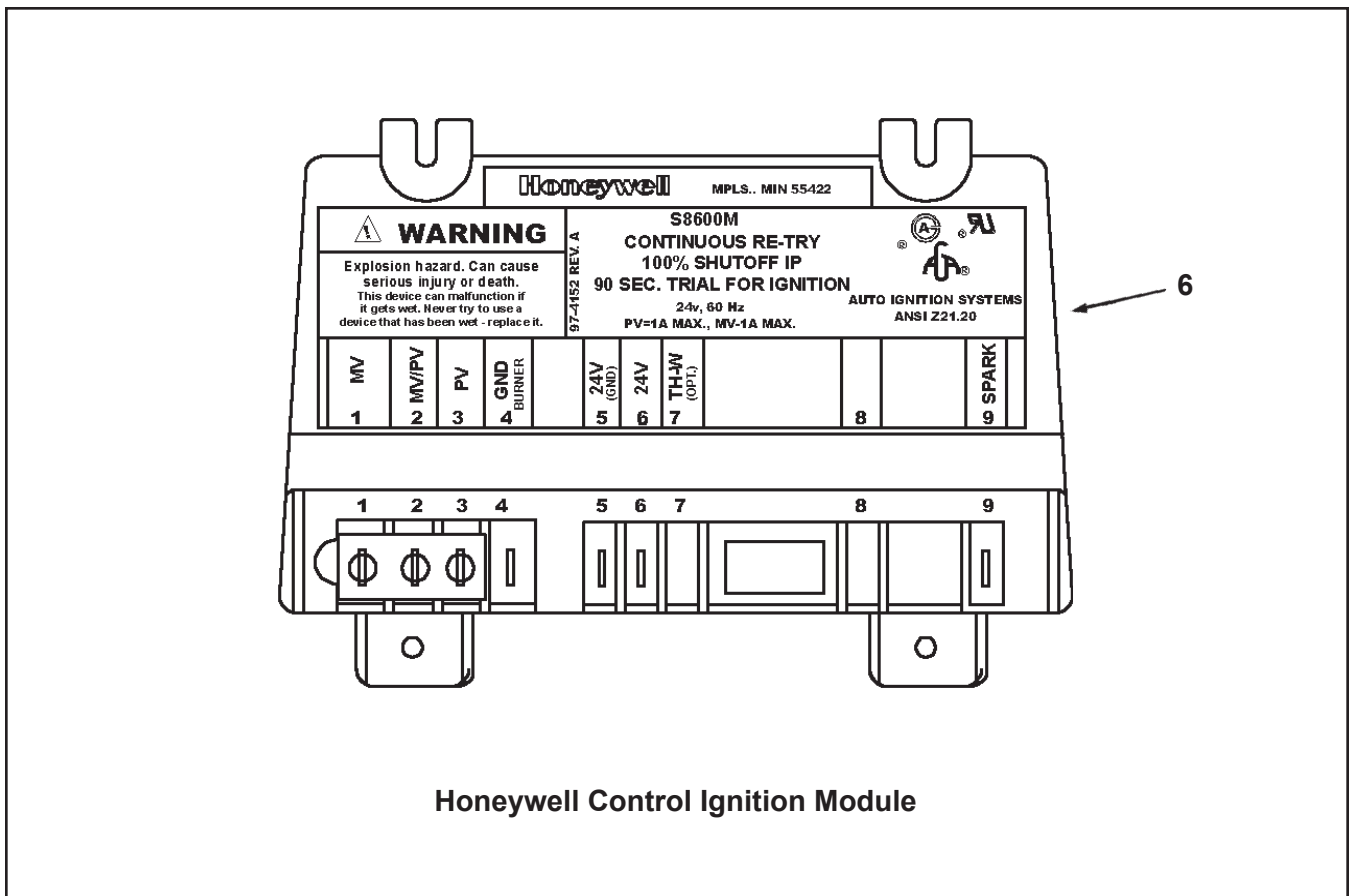

COMMERCIAL TANK TYPE WATER HEATER

REPLACEMENT PARTS LIST

**MODELS SBD71120NE - SBD100400NE/A:
STANDARD AND ASME (A)
SERIES 118, 119**

Damper Drive Assembly

Harness - Control

Gas Valve - Natural

Gas Valve - LP

Control Thermostat

On Off Switch

Honeywell Control Ignition Module

ITEM	PARTS DESCRIPTION	SBD71120NE	SBD81154NE	SBD81180NE	SBD100199NET	SBD100199NE
------	-------------------	------------	------------	------------	--------------	-------------